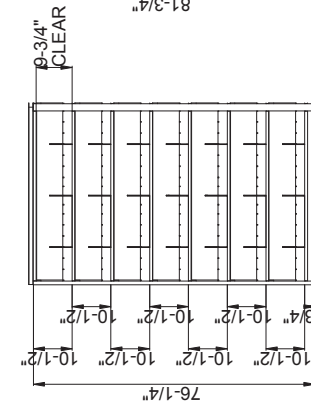

Elevation B

Elevation A

<b>Paper Storage Linear Filing Inches *</b>	
Quik-Lok Shelving	16,940"
System Weight Summary	3.85

<b>System Weight Summary</b>	
Total Media Weight *(Estimated On Fully Loaded Paper Storage Above)	47432 lbs
Total Equipment Weight (Actual)	11579.1 lbs
Total System Weight	59011.1 lbs

- AURORA SIDE-TO-SIDE FEATURES:**
- Starter Base includes Deck & Overhead Anti-tip
  - Adder Base includes Deck, Overhead Anti-tip & Carriage
- AURORA 4-POST SHELVING FEATURES:**
- Shelves Adjustable in 1-1/2" Increments
  - 15" & 30" Deep Shelves
  - 7 Openings Per Section
  - 3 Dividers Per Shelf Included
- FINISH:**
- Eco-Friendly Gloss-Tek
  - Available in 29 Standard Colors