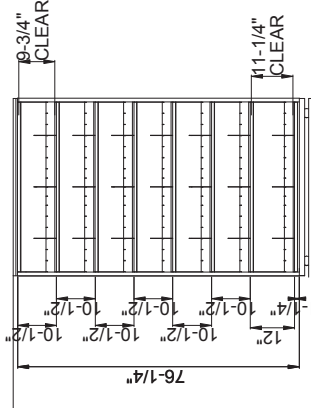

Elevation B

Elevation A

<b>Paper Storage Linear Filing Inches *</b>	
Quik-Lok Shelving	16,940"
System Weight Summary	3.85

<b>System Weight Summary</b>	
Total Media Weight *(Estimated On Fully Loaded Paper Storage Above)	47432 lbs
Total Equipment Weight (Actual)	11579.1 lbs
Total System Weight	59011.1 lbs

- AURORA SIDE-TO-SIDE FEATURES:**
- Starter Base includes Deck & Overhead Anti-tip
  - Adder Base includes Deck, Overhead Anti-tip & Carriage
- AURORA 4-POST SHELVING FEATURES:**
- Shelves Adjustable in 1-1/2" Increments
  - 15" & 30" Deep Shelves
  - 7 Openings Per Section
  - 3 Dividers Per Shelf Included
- FINISH:**
- Eco-Friendly Gloss-Tek
  - Available in 29 Standard Colors